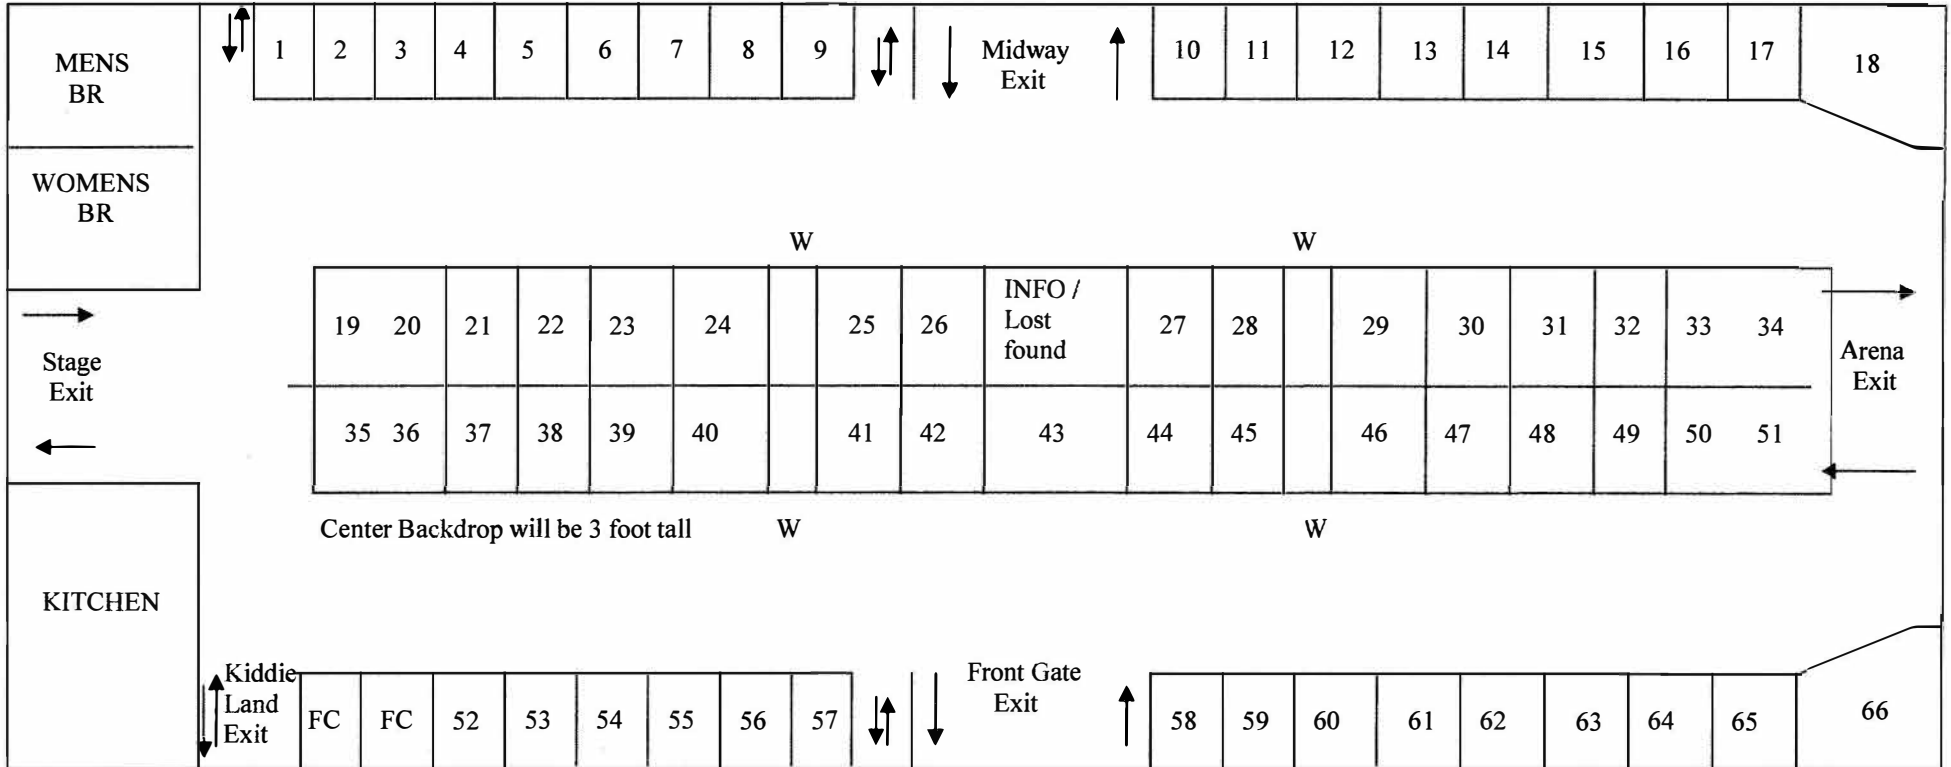

EXHIBIT BUILDING LAYOUT

FC = Food Court
 W = Walk Thru